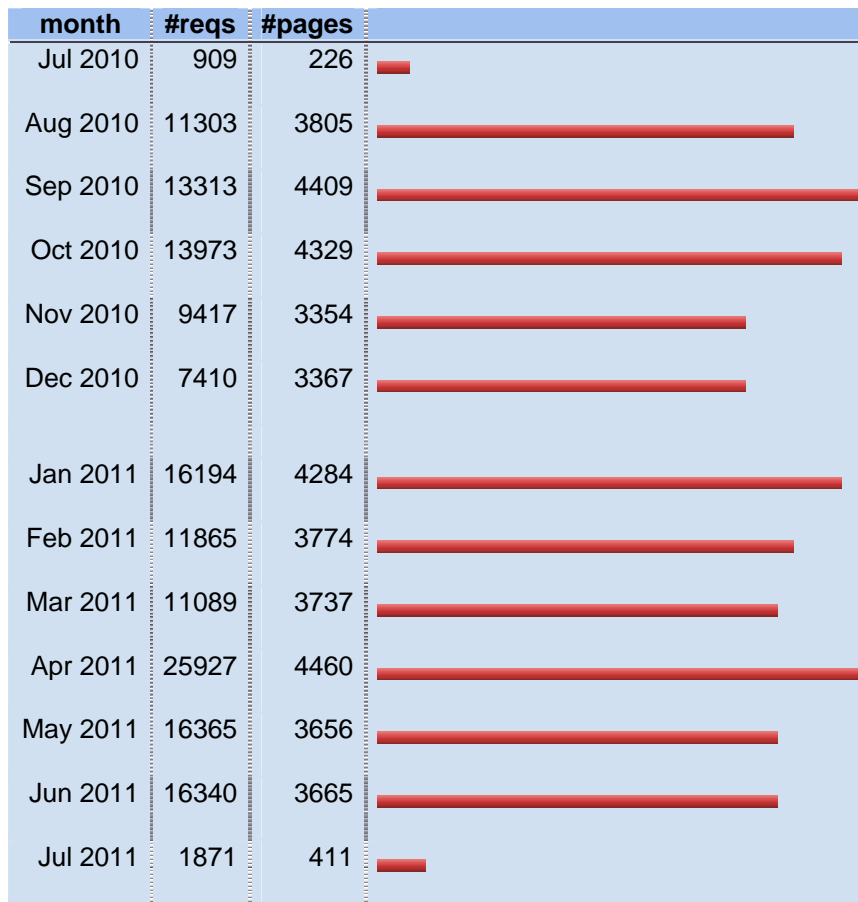

Web Server Statistics for nebraskaarteducators.org

Analyzed requests from Thu, Jul 22 2010 at 3:55 PM to Mon, Jul 04 2011 at 10:28 PM (347.27 days).

General Summary

Figures in parentheses refer to the 7-day period ending Jul 05 2011 at 2:40 AM.

Successful requests: 155,976 (4,078)

Average successful requests per day: 449 (582)

Successful requests for pages: 43,477 (728)

Average successful requests for pages per day: 125 (103)

Failed requests: 5,453 (0)

Data transferred: 3.67 gigabytes (97.66 megabytes)

Average data transferred per day: 10.82 megabytes (13.95 megabytes)

Yearly Report

Each unit (■) represents 600 requests for pages or part thereof.

year	#reqs	#pages	
2010	56325	19490	■
2011	99651	23987	■

Busiest year: 2011 (23,987 requests for pages).

Monthly Report

Each unit (■) represents 150 requests for pages or part thereof.

Busiest month: Apr 2011 (4,460 requests for pages).

Weekly Report

Each unit (■) represents 50 requests for pages or part thereof.