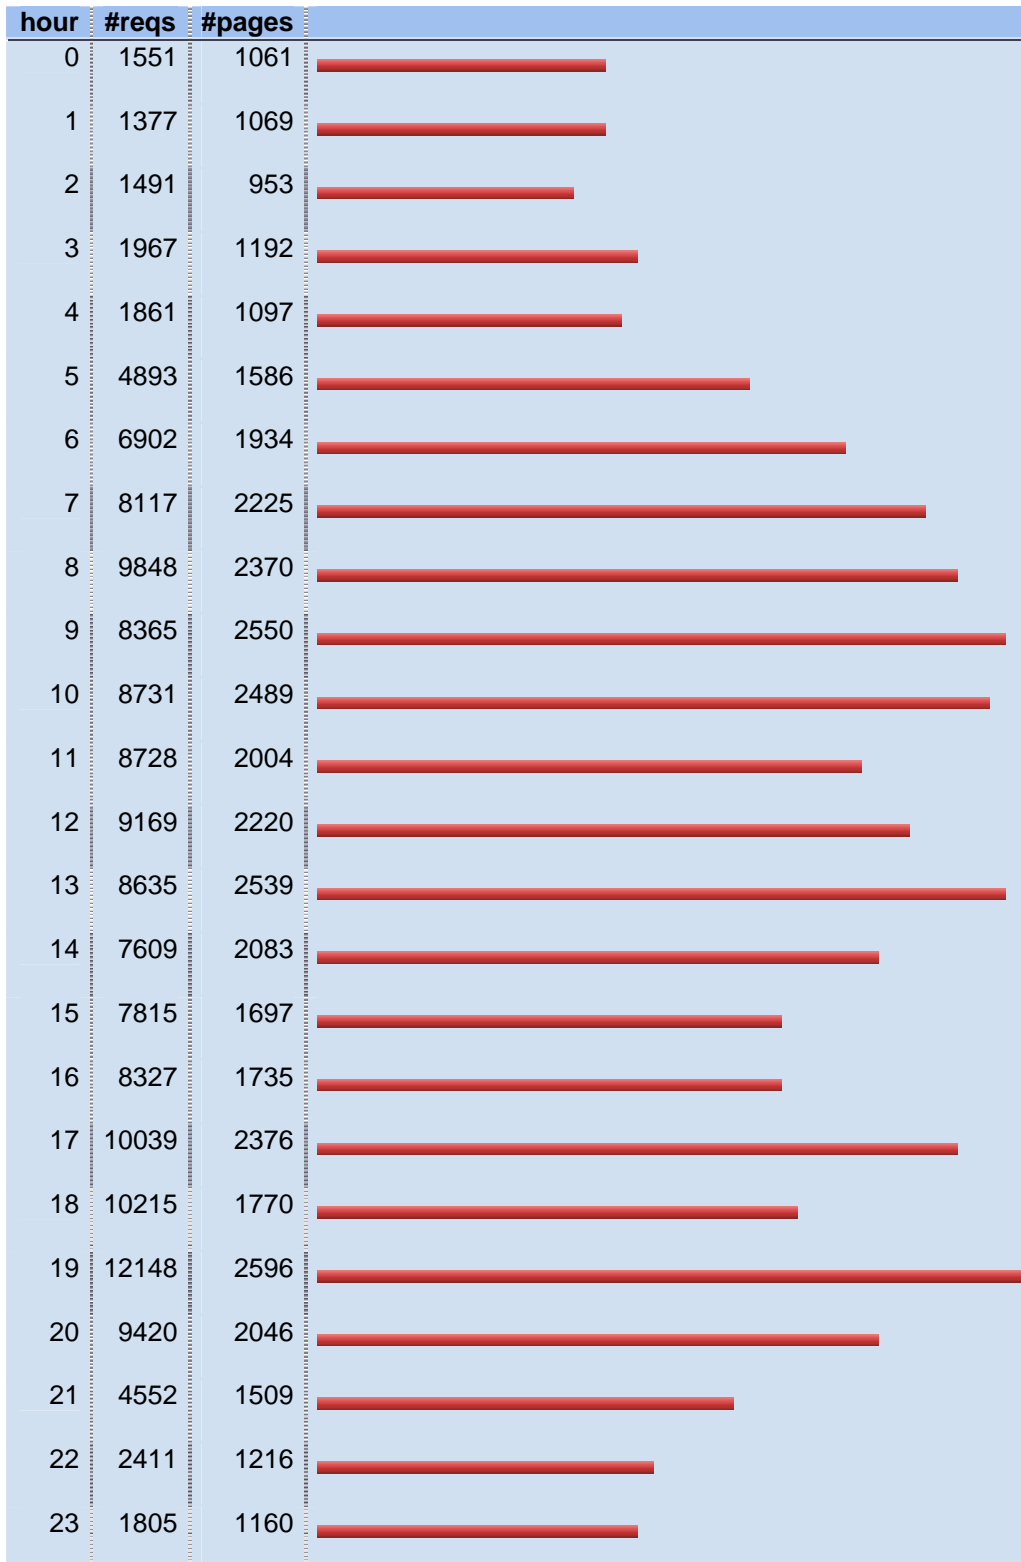

Web Server Statistics for nebraskaarteducators.org

Analyzed requests from Thu, Jul 22 2010 at 3:55 PM to Mon, Jul 04 2011 at 10:28 PM (347.27 days).

General Summary

Figures in parentheses refer to the 7-day period ending Jul 05 2011 at 2:40 AM.

Successful requests: 155,976 (4,078)

Average successful requests per day: 449 (582)

Successful requests for pages: 43,477 (728)

Average successful requests for pages per day: 125 (103)

Failed requests: 5,453 (0)

week beg.	#reqs	#pages
-----------	-------	--------

Busiest week: week beginning Apr/ 3/11 (1,598 requests for pages).

Daily Summary

Each unit (■) represents 200 requests for pages or part thereof.

day	#reqs	#pages
Sun	20014	5609
Mon	25551	6764
Tue	27611	6256
Wed	23469	6070
Thu	23914	7236
Fri	19945	6256
Sat	15472	5286

Hourly Summary

Each unit (■) represents 60 requests for pages or part thereof.

Status Code Report

Listing status codes, sorted numerically.

#reqs	status code
123373	200 OK
3905	206 Partial content
28698	304 Not modified since last retrieval
10	400 Bad request
5401	404 Document not found
35	405 Method not allowed
3	416 Requested range not valid
4	503 Service temporarily unavailable